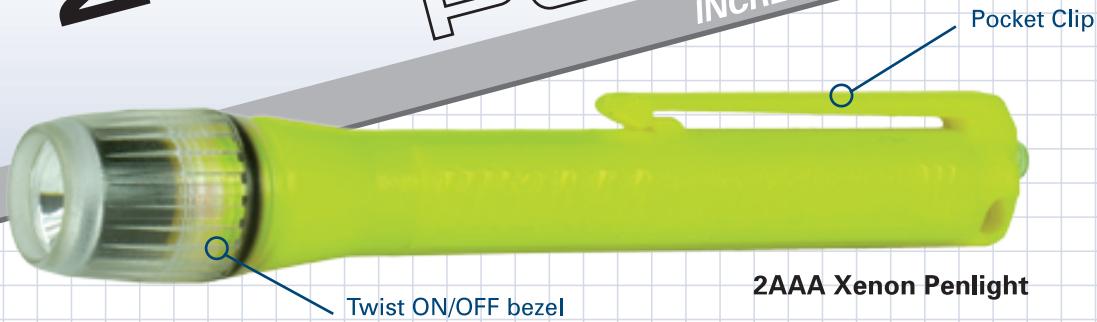

# 2AAA XENON<sup>®</sup> PENLIGHTS

INCREDIBLY BRIGHT AND COMPACT!

Momentary or continuous rear switch

## SPECIFICATIONS

<b>Size:</b>	122 x 19 x 19 mm
<b>Weight:</b>	43 g
<b>Batteries:</b>	2AAA Alkaline / LR3
<b>Brightness:</b>	12 lumens
<b>Distance:</b>	35 m
<b>Burn Time:</b>	1,5 - 2 hr
<b>Waterproof:</b>	Penlight S: 1 m Penlight: 150 m
<b>ATEX Ratings:</b>	II 2G Ex ib e IIC T5

## FEATURES

- Produces a piercing beam equal to lights many times its size
- Electrically and thermally non conductive
- O-ring sealed against water, mud and dust
- Available in twist bezel or tail switch configurations
- UK 10-Year Warranty
- Made in the USA

## Part Numbers

<b>2AAA Xenon Penlight</b>	
13054	UK2AAA Pen Light, Safety Yellow
13039	UK2AAA Pen Light, Black
<b>2AAA Xenon Penlight S</b>	
13214	UK2AAA Pen Light S, Safety Yellow
13213	UK2AAA Pen Light S, Black