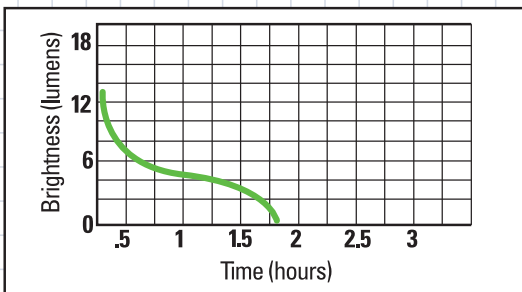

## SPECIFICATIONS

<b>Size:</b>	122 x 19 x 19 mm
<b>Weight:</b>	43 g
<b>Batteries:</b>	2AAA Alkaline / LR3
<b>Brightness:</b>	12 lumens
<b>Distance:</b>	35 m
<b>Burn Time:</b>	1,5 - 2 hr
<b>Waterproof:</b>	Penlight S: 1 m Penlight: 150 m
<b>ATEX Ratings:</b>	II 2G Ex ib e IIC T5