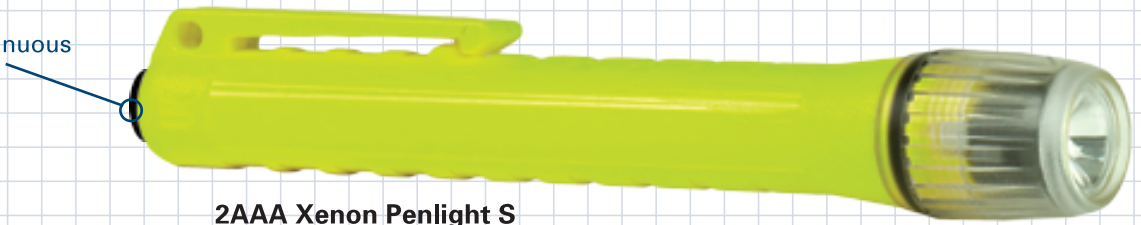

# 2AAA XENON<sup>®</sup> PENLIGHTS

INCREDIBLY BRIGHT AND COMPACT!

Momentary or continuous rear switch

## SPECIFICATIONS

<b>Size:</b>	122 x 19 x 19 mm
<b>Weight:</b>	43 g
<b>Batteries:</b>	2AAA Alkaline / LR3
<b>Brightness:</b>	12 lumens
<b>Distance:</b>	35 m
<b>Burn Time:</b>	1,5 - 2 hr
<b>Waterproof:</b>	Penlight S: 1 m Penlight: 150 m
<b>ATEX Ratings:</b>	II 2G Ex ib e IIC T5

## FEATURES

- Produces a piercing beam equal to lights many times its size
- Electrically and thermally non conductive
- O-ring sealed against water, mud and dust
- Available in twist bezel or tail switch configurations
- UK 10-Year Warranty
- Made in the USA

## Part Numbers

<b>2AAA Xenon Penlight</b>	
13054	UK2AAA Pen Light, Safety Yellow
13039	UK2AAA Pen Light, Black
<b>2AAA Xenon Penlight S</b>	
13214	UK2AAA Pen Light S, Safety Yellow
13213	UK2AAA Pen Light S, Black