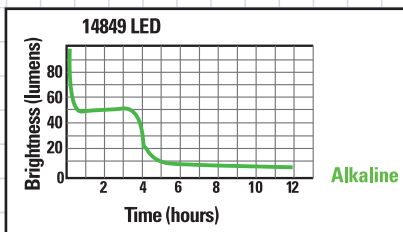

4AA eLED[®] ZOOM

INCREDIBLY BRIGHT AND COMPACT!

Tail Switch

Front Switch

COLORS

- Safety yellow
- Black

SPECIFICATIONS

Size:	170 x 41 x 36 mm
Weight:	176 g
Batteries:	4AA Alkaline / LR6
Brightness:	77 lumens
Distance Seen:	100 m
Burn Time:	4-5 hours
Depth Tested:	3 m
Certification:	II 2G Ex e ib IIC T4 II 2D Ex ibD 21 T98 °C

FEATURES

ZOOM FEATURE

Unique dual-element projection optics let you zoom (focus) from wide beam to intense spot beam

- Available in rear switch and front switch configurations
- LED will not break when dropped and its life expectancy is well over 50,000 hours
- O-ring sealed against water, mud and dust
- Mounts to all work helmets using UK accessory clips
- High impact ABS, LEXAN[®], and polyurethane rubber construction for durability
- UK 10-year Warranty
- Made in USA