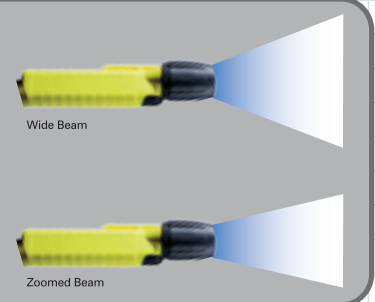

4AA eLED[®] ZOOM

INCREDIBLY BRIGHT AND COMPACT!

Tail Switch

Front Switch

COLORS

- Safety yellow
- Black

SPECIFICATIONS

Size:	170 x 41 x 36 mm
Weight:	176 g
Batteries:	4AA Alkaline / LR6
Brightness:	77 lumens
Distance Seen:	100 m
Burn Time:	4-5 hours
Depth Tested:	3 m
Certification:	II 2G Ex e ib IIC T4 II 2D Ex ibD 21 T98 °C

FEATURES

ZOOM FEATURE

Unique dual-element projection optics let you zoom (focus) from wide beam to intense spot beam

- Available in rear switch and front switch configurations
- LED will not break when dropped and its life expectancy is well over 50,000 hours
- O-ring sealed against water, mud and dust
- Mounts to all work helmets using UK accessory clips
- High impact ABS, LEXAN[®], and polyurethane rubber construction for durability
- UK 10-year Warranty
- Made in USA

Part Numbers

Tail Switch	
14550	UK4AA-eLED Zoom T, Tail Switch, Safety Yellow
14551	UK4AA-eLED Zoom T, Tail Switch, Black
Front Switch	
14541	UK4AA-eLED Zoom, Front Switch, Safety Yellow
14542	UK4AA-eLED Zoom, Front Switch, Black