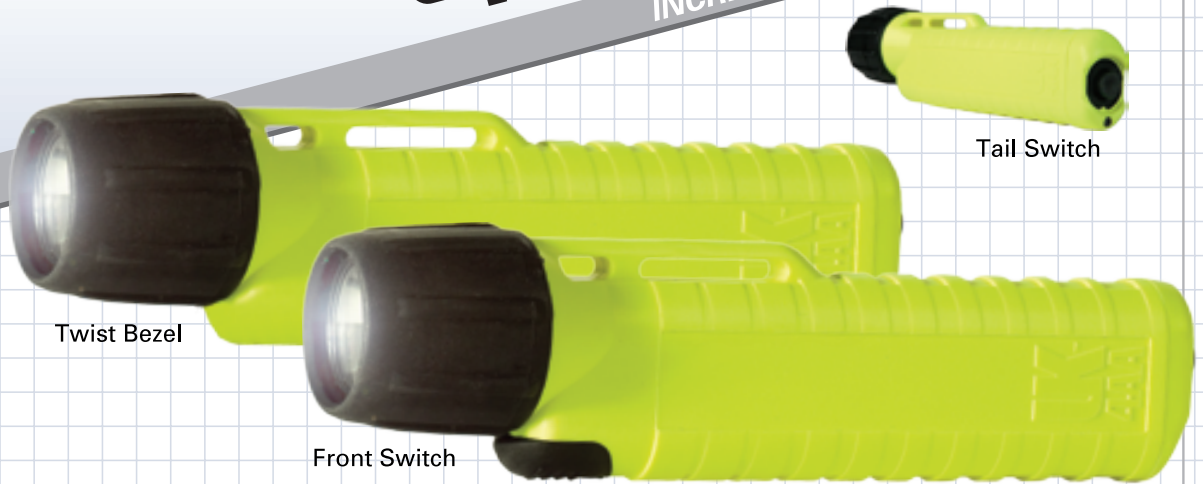

4AA XENON

INCREDIBLY BRIGHT AND COMPACT!

Twist Bezel

Front Switch

Tail Switch

COLORS

- Safety yellow
- Black

SPECIFICATIONS

- Size:** 155 x 41 x 36 mm
Weight: 156 g
Batteries: 4AA Alkaline
Brightness: 38 lumens
Distance Seen: 95 m
Burn Time: 4-5 hours
Depth Tested: 3 m
Certification: II 2G Ex e ib IIC T4
 II 2D Ex ibD 21 T98 °C

PART NUMBERS

Front Switch

- 14180 4AA ES Xenon (ATEX) Front Switch, Safety Yellow
 14181 4AA ES Xenon (ATEX) Front Switch, Black

Tail Switch

- 14321 4AA-ET Xenon (ATEX) Tail Switch, Safety Yellow
 14316 4AA-ET Xenon (ATEX) Tail Switch, Black

Twist Bezel

- 14184 4AA EN Xenon (ATEX) Twist Bezel, Safety Yellow
 14185 4AA EN Xenon (ATEX) Twist Bezel, Black

FEATURES

- Available in tail switch, front switch and twist bezel configurations
- Waterproof design for all weather use
- High impact ABS, LEXAN® and polyurethane rubber construction for durability
- Attaches to any hard hat or helmet using UK helmet clips