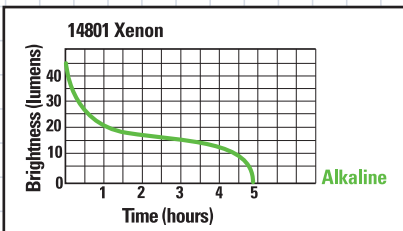

4AA XENON

INCREDIBLY BRIGHT AND COMPACT!

Twist Bezel

Front Switch

Tail Switch

COLORS

- Safety yellow
- Black

SPECIFICATIONS

- Size:** 155 x 41 x 36 mm
Weight: 156 g
Batteries: 4AA Alkaline
Brightness: 38 lumens
Distance Seen: 95 m
Burn Time: 4-5 hours
Depth Tested: 3 m
Certification: II 2G Ex e ib IIC T4
 II 2D Ex ibD 21 T98 °C